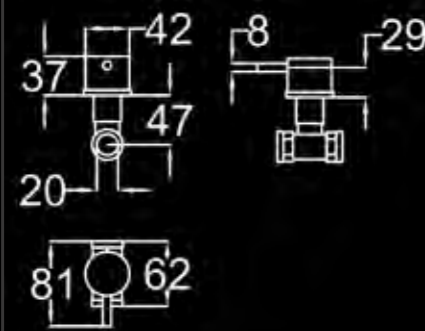

RUBINETTO AD INCASSO
ВСТРАИВАЕМЫЙ СМЕСИТЕЛЬ
BUILT-IN TAP

RU 999 CO	FINITURA CROMO - ОТДЕЛКА ХРОМ - CHROME FINISH	6
RU 999 NK	FINITURA NICKEL - ОТДЕЛКА НИКЕЛЬ - NICKEL FINISH	8
RU 999 CF	FINITURA CROMO FUMÉ - ОТДЕЛКА ТЁМНЫЙ ХРОМ - DARK CHROME FINISH	8
RU 999 OC	FINITURA ORO CHIARO - ОТДЕЛКА СВЕТЛОЕ ЗОЛОТО - BRIGHT GOLD FINISH	7
RU 999 OR	FINITURA ORO CLASSICO - ОТДЕЛКА КЛАССИЧЕСКОЕ ЗОЛОТО - CLASSIC GOLD FINISH	8
RU 999 BR	FINITURA BRONZO - ОТДЕЛКА БРОНЗА - BRONZE FINISH	8
RU 999 OS	FINITURA ORO ROSA - ОТДЕЛКА РОЗОВОЕ ЗОЛОТО - ROSE GOLD FINISH	9